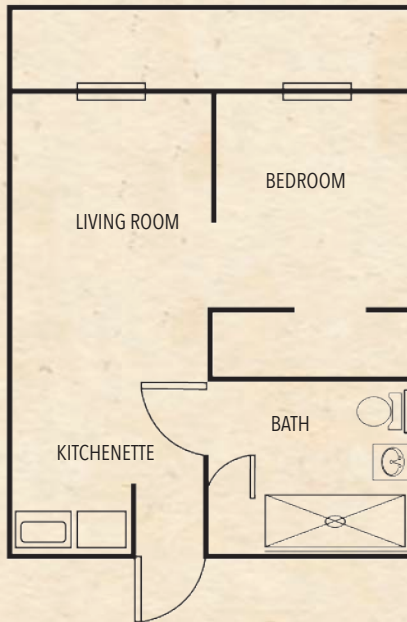

MEMORY CARE UNITS

MAGNOLIA | Deluxe Suite | 432 Sq. Ft.

MEADOW | 1BD - 1BA | 627 Sq. Ft.