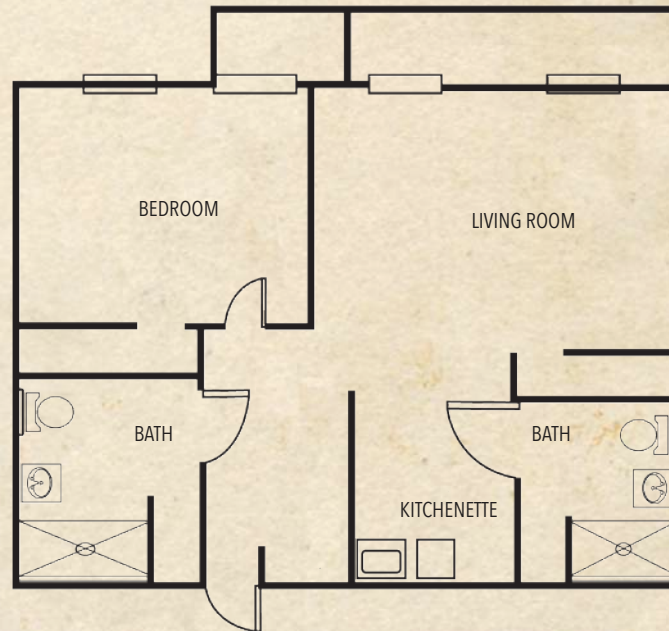

ASSISTED LIVING UNITS

MAGNOLIA | Deluxe Suite | 432 Sq. Ft.

MEADOW | 1BD - 1BA | 627 Sq. Ft.

PALMER | 1 BD - 2 BA | 864 Sq. Ft.

HERON CLUB

At Prestancia

www.HeronClubSarasota.com