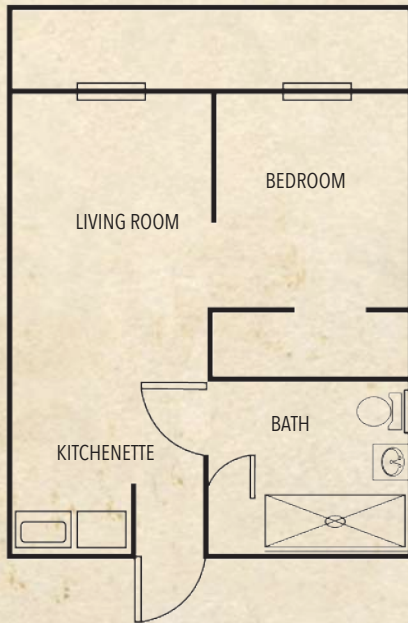

ASSISTED LIVING UNITS

MAGNOLIA | Deluxe Suite | 432 Sq. Ft.

MEADOW | 1BD - 1BA | 627 Sq. Ft.

PALMER | 1 BD - 2 BA | 864 Sq. Ft.

HERON CLUB

At Prestancia

www.HeronClubSarasota.com