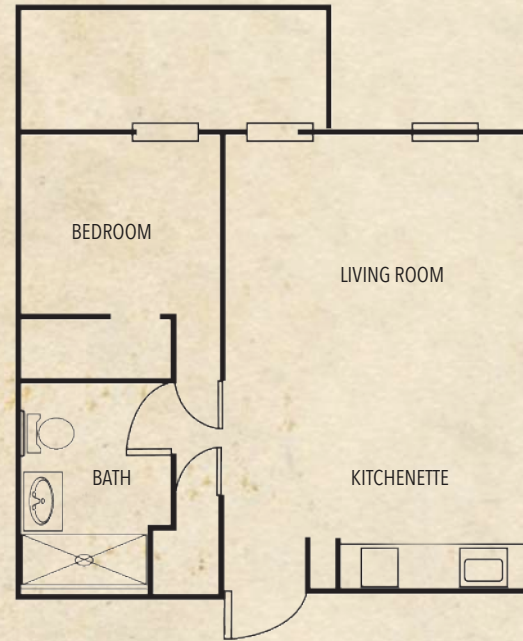

ASSISTED LIVING UNITS

MAGNOLIA | Deluxe Suite | 432 Sq. Ft.

MEADOW | 1BD - 1BA | 627 Sq. Ft.

PALMER | 1 BD - 2 BA | 864 Sq. Ft.

HERON CLUB

At Prestancia

www.HeronClubSarasota.com